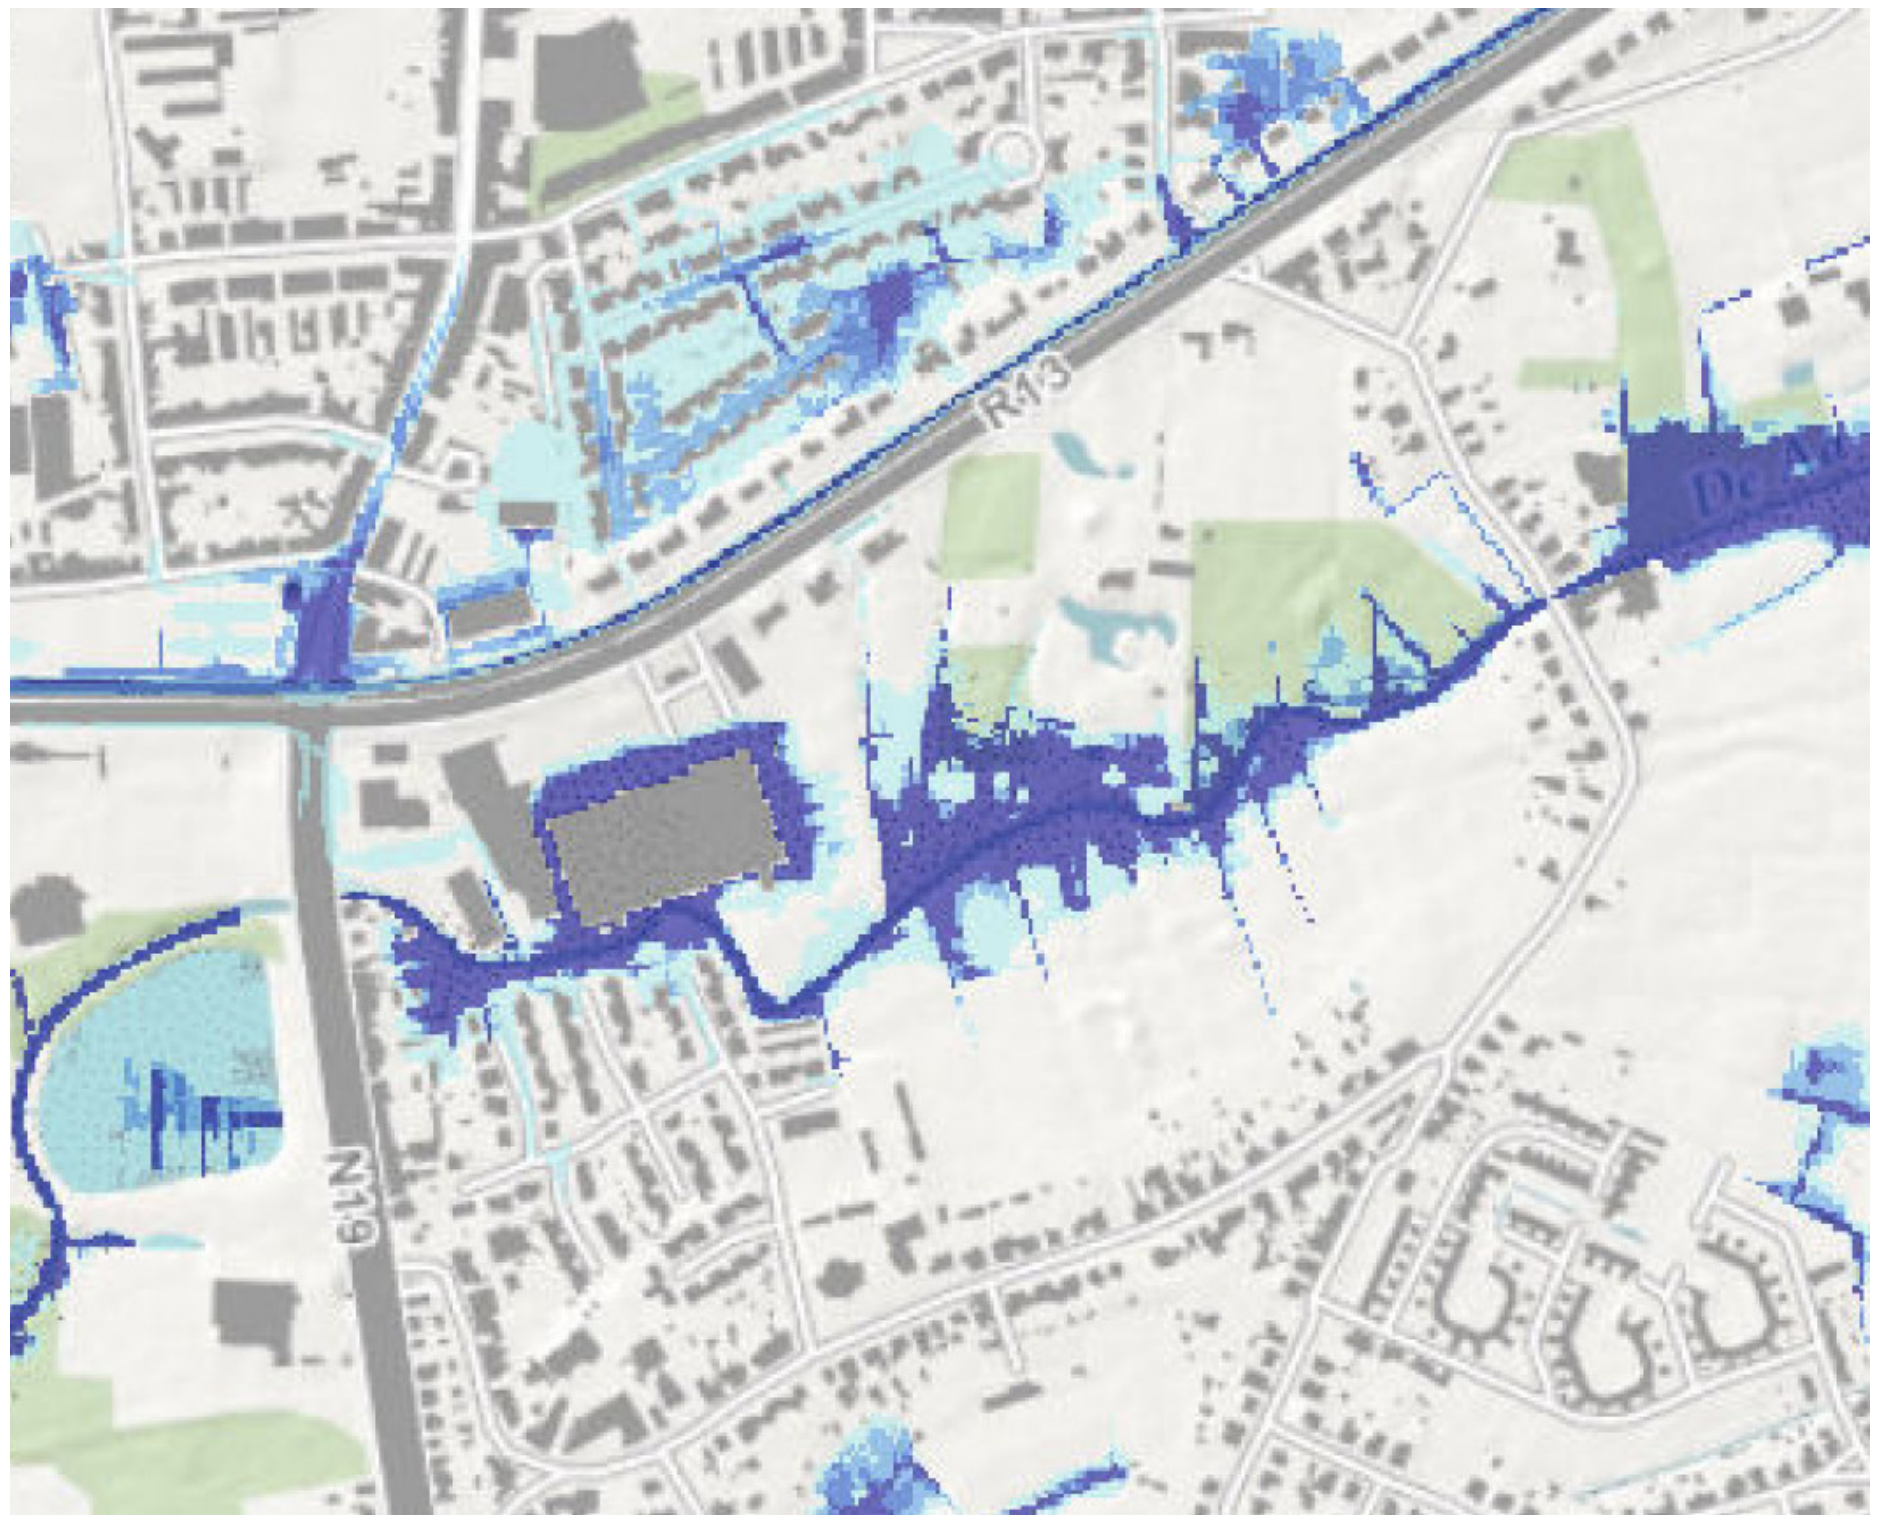

Tuinslang op wieltjes
tuinslang met oprolmecanisme, 30 m tuinslang 1/2", uitschuifbaar handvat, incl. 2 m aanvoerslang met snelkoppelingen, aansluiting, kraanadapter, snelkoppeling met stop en multifunctioneel spuitpistool

pièce/per stuk
39.99

Typical wild nature in the Belgian gardens

Highbury Square, London | Allies & Morisson

Same street 6 years apart

Seen in Mechelen

- Observatorul Parcului Natural Văcărești
- Intrare digul din fața complexului Asmita
- Intrare Strada Săvinești
- Poteci
- Poteci inundate periodic
- Poteca Biodiversității urbane
- Poteca prin stuf
- Traseu de observare păsări
- Trasee bicicleta
- Scara
- Observator
- Foișor
- Punct lucru
- Vizuina Vidrei
- Izvorul mare
- Izvorul mic

Sending Areas

+
development rights
transferred

Receiving Areas

lower density residential, giving way to agricultural, ecological, and open space uses

higher density and diversity of uses in central zones, rich architectural and biological complexity

HONG KONG ISLAND: 1.270.000 inhabitants, surface 79 km², density: 16.390 inh/km². Land fraction of protected nature: 38%.

FLANDERS: 6.589.000 inhabitants, surface 13.625 km², density: 484 inh/km². Land fraction of protected nature: 6%.