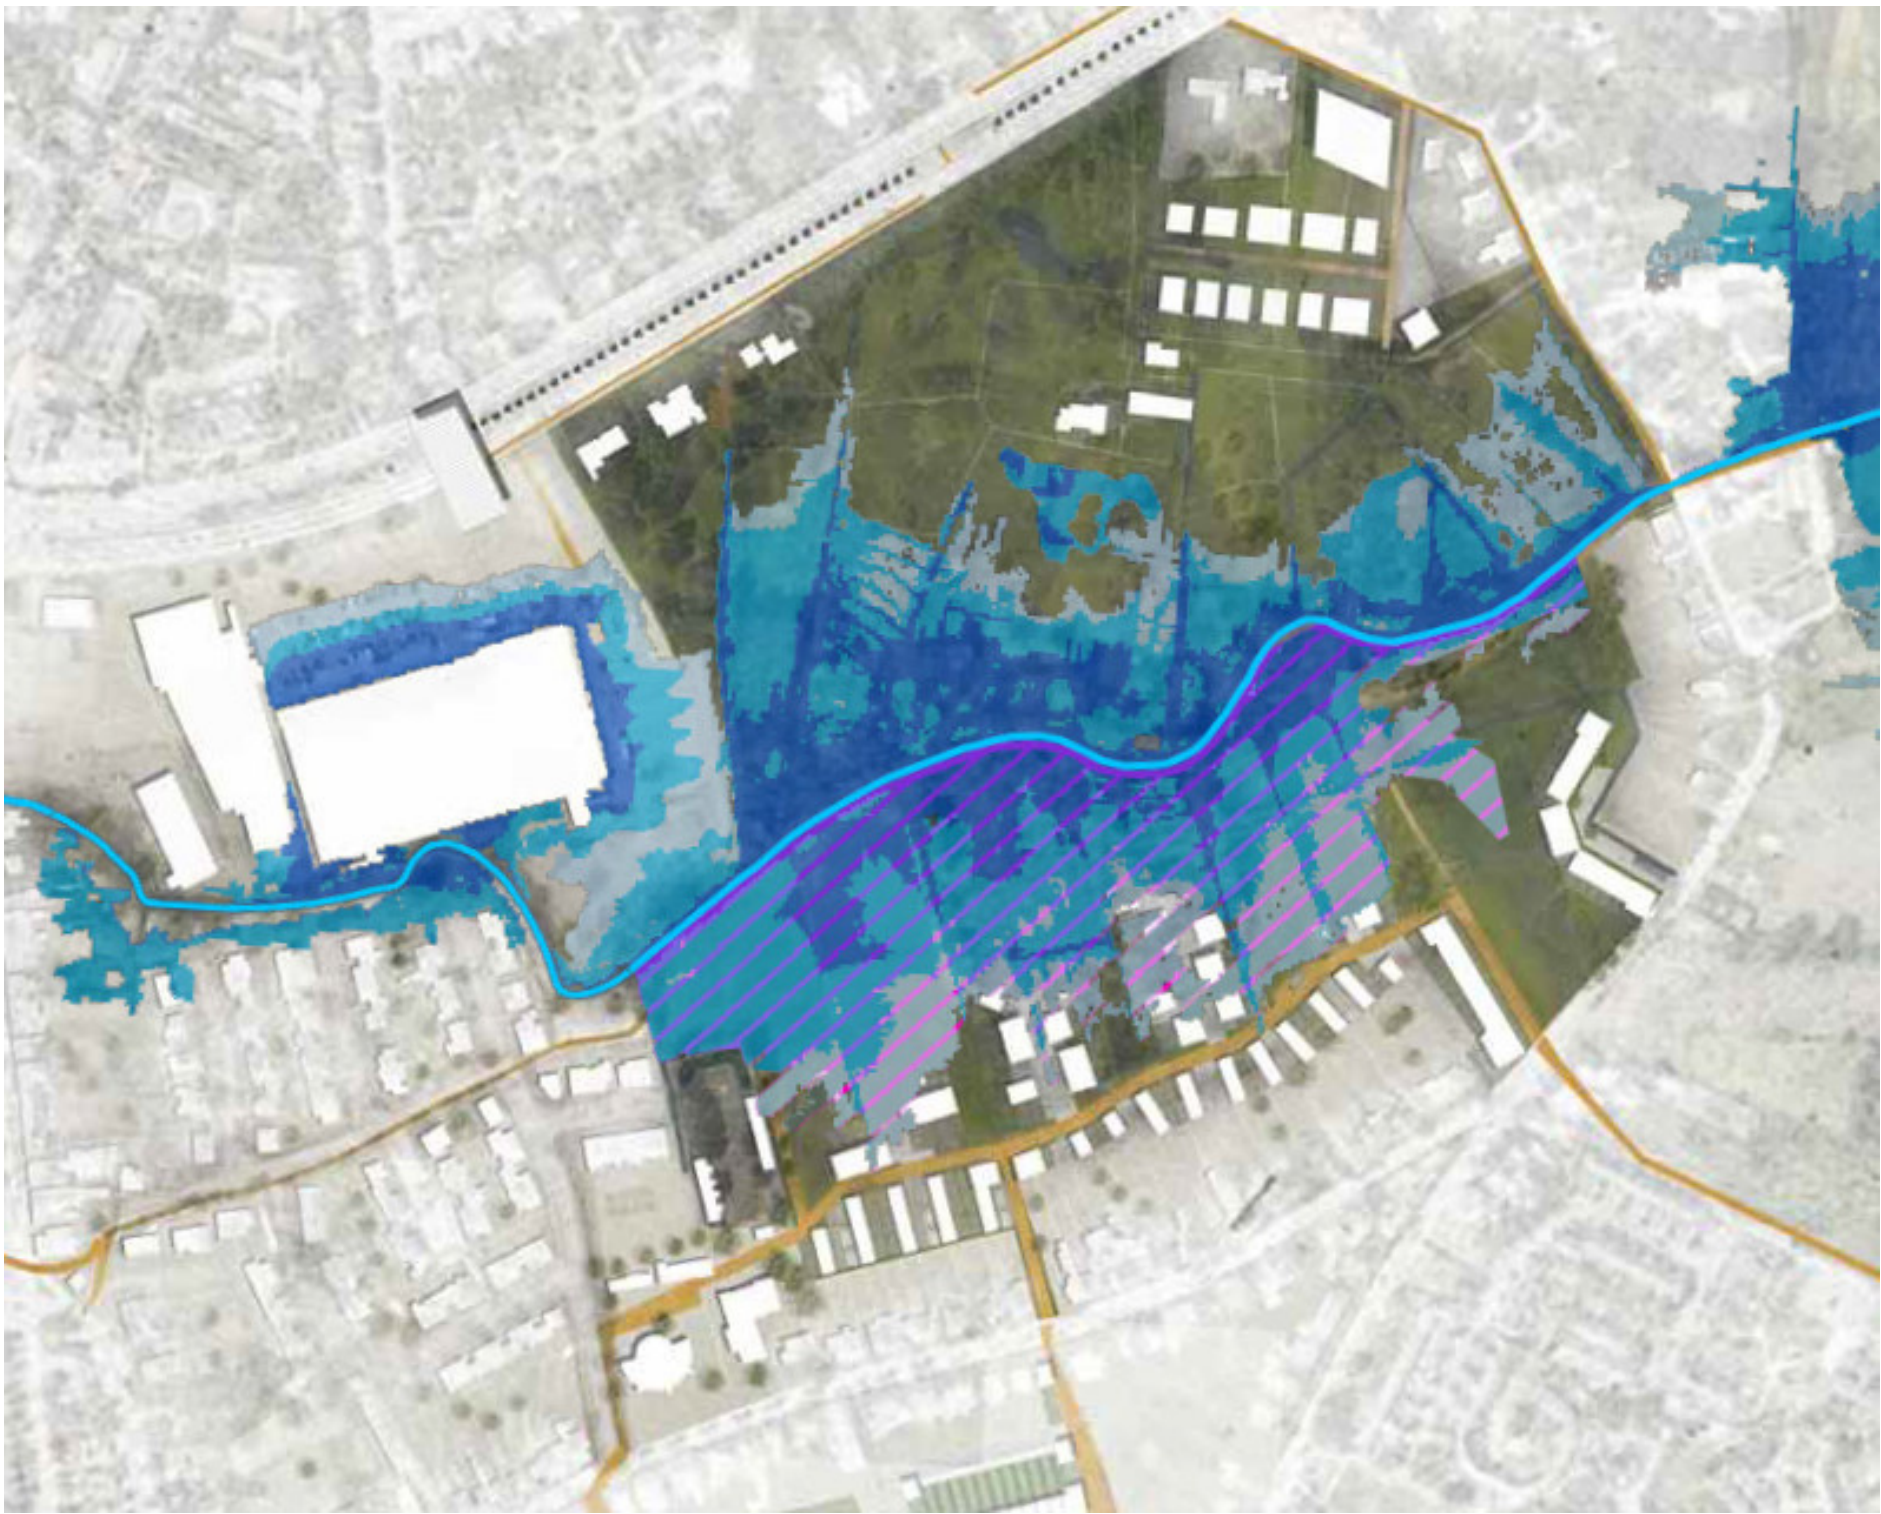

Tuinslang op wieltjes
tuinslang met oprolmecanisme, 30 m tuinslang 1/2", uitschuifbaar handvat, incl. 2 m aanvoerslang met snelkoppelingen, aansluiting, kraanadapter, snelkoppeling met stop en multifunctioneel spuitpistool

pièce/per stuk
39.99

Typical wild nature in the Belgian gardens

Highbury Square, London | Allies & Morisson

Same street 6 years apart

Seen in Mechelen

- Observatorul Parcului Natural Văcărești
- Intrare digul din fața complexului Asmita
- Intrare Strada Săvinești
- Poteci
- Poteci inundate periodic
- Poteca Biodiversității urbane
- Poteca prin stuf
- Traseu de observare păsări
- Trasee bicicleta
- Scara
- Observator
- Foișor
- Punct lucru
- Vizuina Vidrei
- Izvorul mare
- Izvorul mic

Sending Areas

+
development rights
transferred

Receiving Areas

lower density residential, giving way to agricultural, ecological, and open space uses

higher density and diversity of uses in central zones, rich architectural and biological complexity