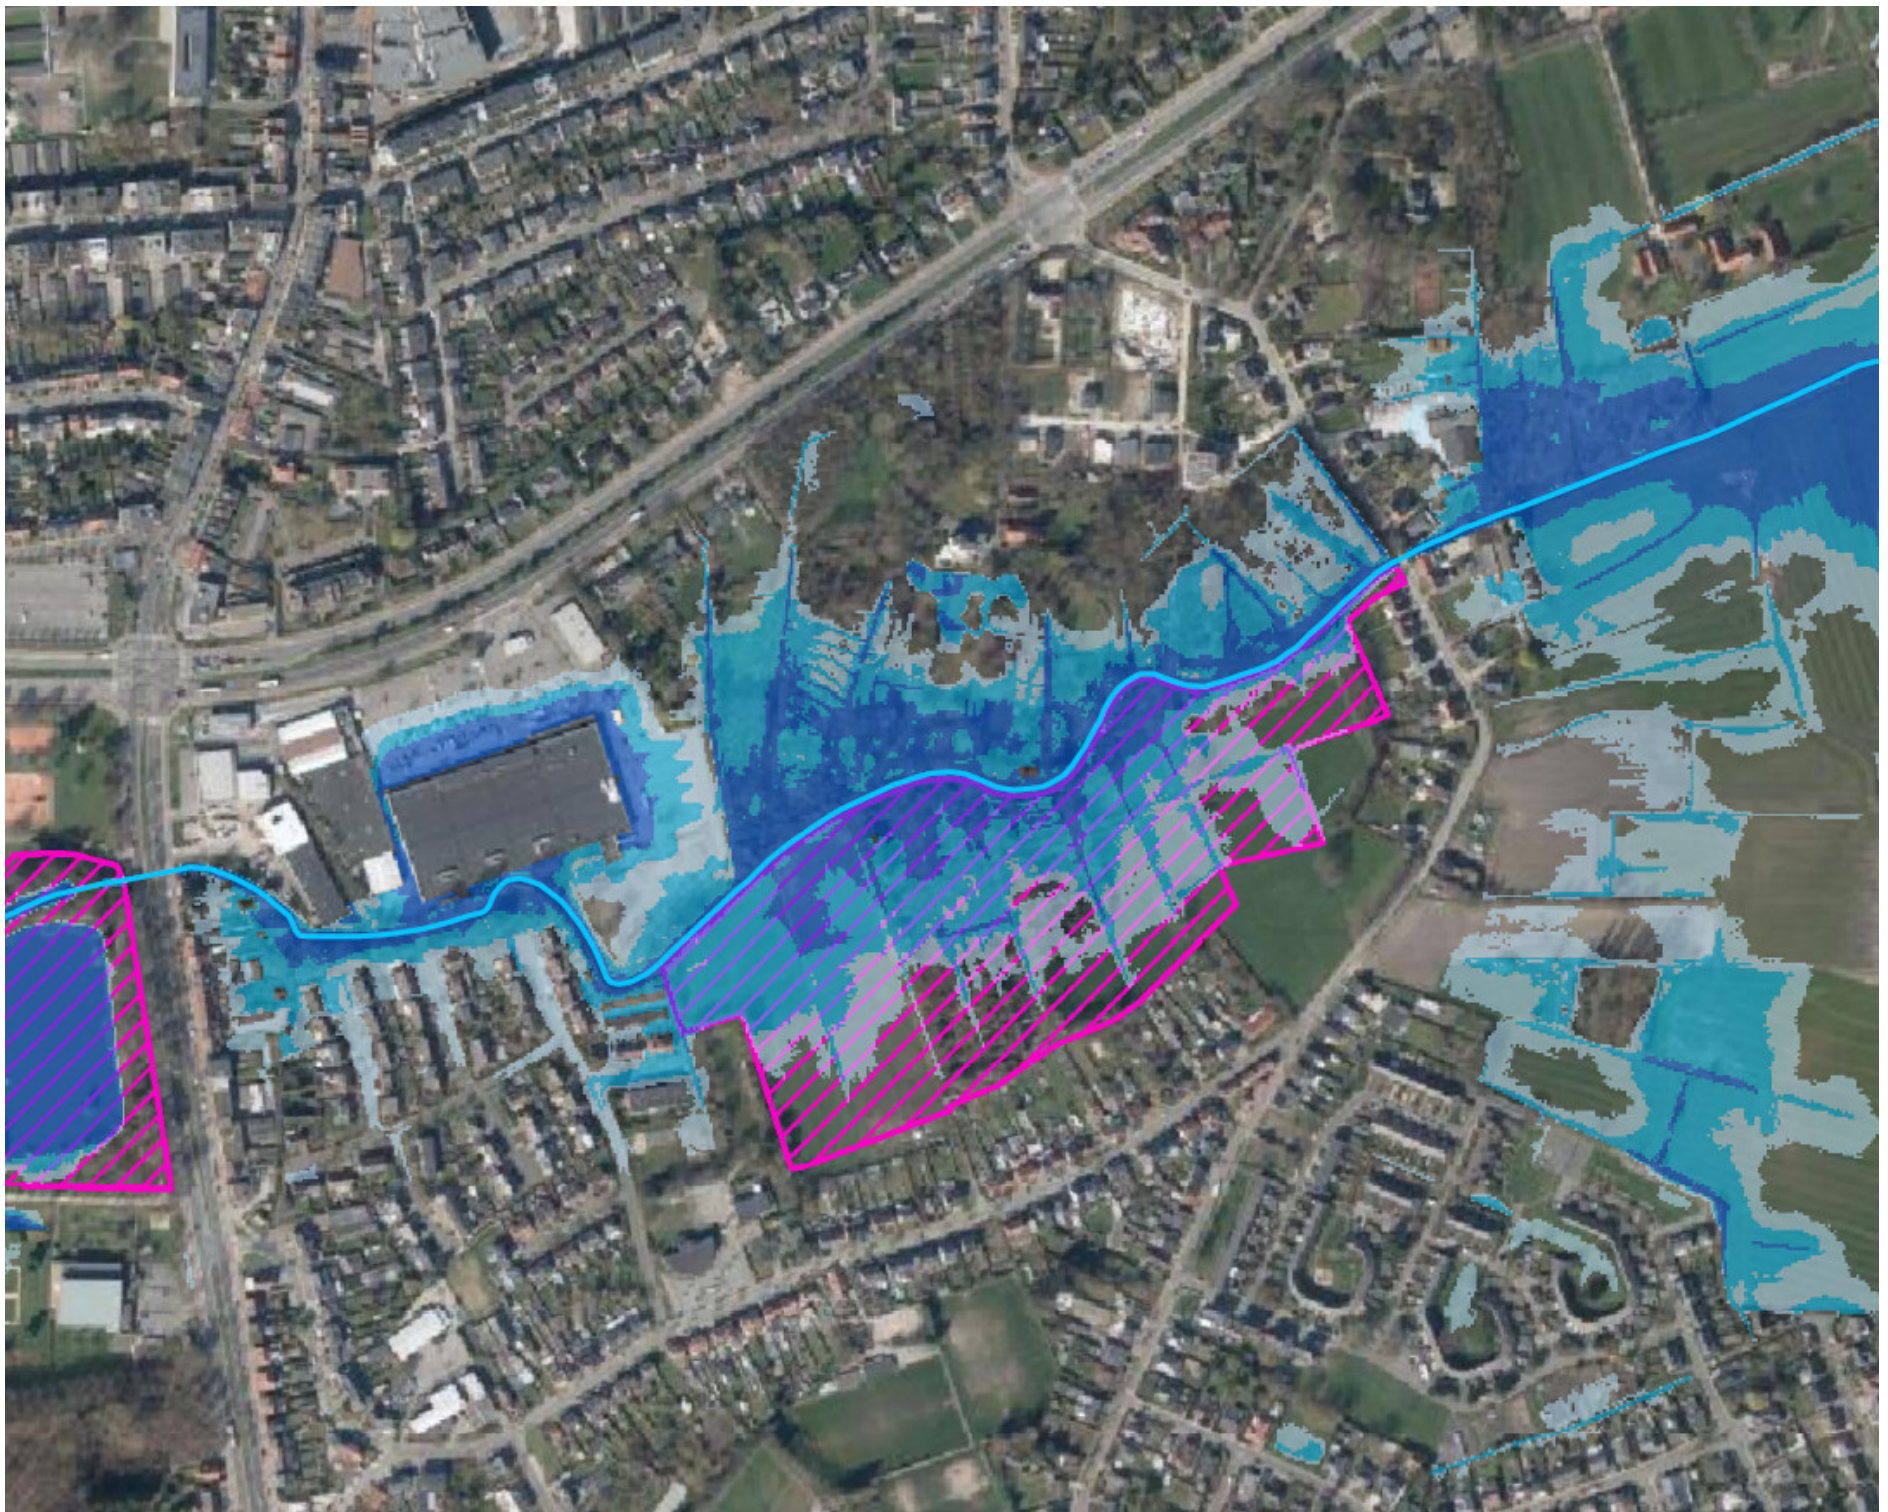

Tuinslang op wieltjes
tuinslang met oprolmecanisme, 30 m tuinslang 1/2", uitschuifbaar handvat, incl. 2 m aanvoerslang met snelkoppelingen, aansluiting, kraanadapter, snelkoppeling met stop en multifunctioneel spuitpistool

pièce/per stuk
39.99

Typical wild nature in the Belgian gardens

Highbury Square, London | Allies & Morisson

Same street 6 years apart

Seen in Mechelen

- Observatorul Parcului Natural Văcărești
- Intrare digul din fața complexului Asmita
- Intrare Strada Săvinești
- Poteci
- Poteci inundate periodic
- Poteca Biodiversității urbane
- Poteca prin stuf
- Traseu de observare păsări
- Trasee bicicleta
- Scara
- Observator
- Foișor
- Punct lucru
- Vizuina Vidrei
- Izvorul mare
- Izvorul mic

Sending Areas

+
development rights
transferred

Receiving Areas

lower density residential, giving way to agricultural, ecological, and open space uses

higher density and diversity of uses in central zones, rich architectural and biological complexity

HONG KONG ISLAND: 1.270.000 inhabitants, surface 79 km², density: 16.390 inh/km². Land fraction of protected nature: 38%.

FLANDERS: 6.589.000 inhabitants, surface 13.625 km², density: 484 inh/km². Land fraction of protected nature: 6%.